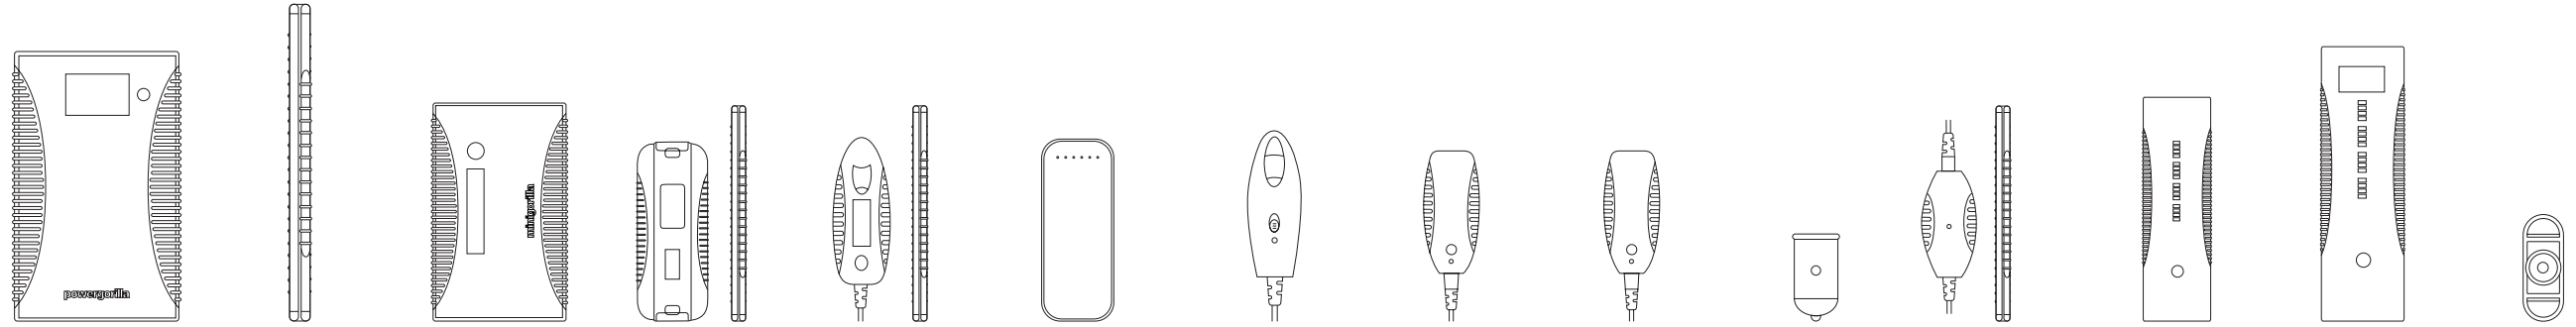

PRODUCT SELECTOR

Kit includes	powergorilla	solargorilla	minigorilla	powermonkey extreme	powermonkey explorer	powermonkey discovery	powermonkey classic	powerchimp	powerchimp lite	motormonkey	solarmonkey & solarnut	startmonkey200	startmonkey400	lightmonkey
Universal mains charger	●			●	●		●						●	
Connectors:														
Nokia & mini Nokia	●	●	●	●	●	●	●	●		●	●			
Samsung G600	●	●	●	●	●	●	●	●	●	●	●			
LG Chocolate	●	●	●	●	●	●	●	●		●	●			
Sony Ericsson	●	●	●	●	●	●	●	●		●	●			
Mini USB	●	●	●	●	●	●	●	●	●	●	●			
Micro USB	●	●	●	●	●	●	●	●	●	●	●			
Female USB				●	●		●	●	●		●			
USB cable	●	●	●	●	●	●	●	●		●				
iPod tip					●		●	●	●		●			
DC4.0 connector	●	●	●	●	●	●	●	●		●	●			
Notebook/Netbook tips	●	●	●											
DSi				●	●	●								
DS lite	●	●	●											
+/- Jump Leads												●	●	
2 x AA rechargeable batteries								●						
2 x AA batteries									●					
Travel pouch					●		●	●	●		●			
Zip case	●	●	●	●							●			
User guide/instructions	●	●	●	●	●	●	●	●	●	●	●	●	●	●
User manual	●		●											
Standard 1 Year Warranty	●	●	●	●	●	●	●	●	●	●	●	●	●	●
Female 12v socket	●											●		
iPod/iPhone	●	●	●	●	●	●	●	●	●	●	●	●		
Headstrap														●
Magnet														●